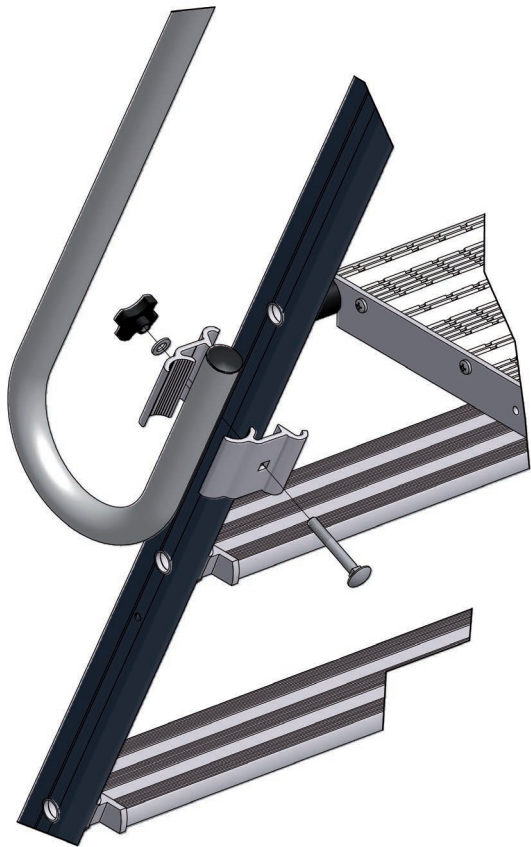

wibe

Hultafors Group

LADDERS

WTB+ HL-ASP/ASD
822730

hultaforsgroup.com

PROF+

x4

x4

x4

x8

x2